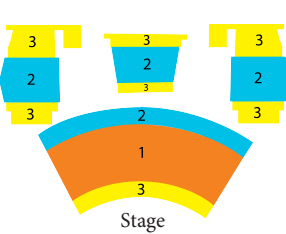

Pennfield High School Auditorium

Venue Seating

1. ☐ Upper   ☐ Main Floor
   ☐ Left   ☐ Center   ☐ Right   ☐ Aisle   ☐ Handicap

Subscriptions

ALL 5 Performances

	Zone 1	Zone 2	Zone 3	Zone 4
Adult	— $199	— $157	— $95	— $63
Student	— $99	— $79	— $48	— $32
Child (under 19)	— Free*	— Free*	— Free*	— Free*

PICK 3 Performances

1. ☐ OCT   ☐ NOV   ☐ DEC   ☐ FEB   ☐ APR

	Zone 1	Zone 2	Zone 3	Zone 4
Adult	— $131	— $105	— $58	— $42
Student	— $66	— $53	— $29	— $21
Child (under 19)	— Free*	— Free*	— Free*	— Free*

Single Tickets

Fantastic Beats (& where to find them) - WK Kellogg - October 5, 2024

Adult	— $56	— $45	— $29	— $17
Student/Child	— $28	— $23	— $15	— $8

American Veteran - WK Kellogg - November 2, 2024

Adult	— $51	— $39	— $24	— $12
Student/Child	— $23	— $19	— $13	— $6

Holiday Joy - WK Kellogg - December 14, 2024

Adult	— $56	— $45	— $29	— $17
Student/Child	— $28	— $23	— $15	— $8

Vivaldi by Candlelight - Pennfield High School - February 22, 2025

Adult	— $51	— $39	— $24	— $12
Student/Child	— $23	— $19	— $13	— $6

Dynamic Duo - WK Kellogg - April 12, 2025

Adult	— $51	— $39	— $24	— $12
Student/Child	— $23	— $19	— $13	— $6

Buy One, Get One FREE!
First Time Subscribers (Zones 1 or 2 only)

Free Child's Ticket
One child free with each adult paid subscription purchase.

Please Support the BCSO
Ticket income covers only about half the cost of our concerts. Please consider making a tax-deductible GIFT with your ticket purchase.

Check out

Tickets $ _____

Donation* $ _____

Total Enclosed $ _____

*Designate my gift as follows _____

*List my name in the program as follows _____

Payment

Processing fees apply for credit or debit cards

1. ☐ Check# _____ (make payable to The Music Center)
   ☐ Visa   ☐ MasterCard   ☐ Discover

Card# _____

3-Digit code on back _____ Ex. Date _____

Signature _____

How to Place Your Order

Phone 269.963.1911 Ext. 2586
Online www.BattleCreekSymphony.org
Mail Music Center, PO Box 1613, Battle Creek, MI 49016
Visit Music Center Box Office
      450 North Ave. Battle Creek
      Kellogg Community College in the Davidson Bldg
Day Of WK Kellogg Auditorium
      50 W. Van Buren St. Battle Creek
      Pennfield High School Auditorium
      8299 Pennfield Rd. Battle Creek

Box office opens at 6:05 concert nights. All concerts start at 7:30pm sharp.
All information is correct at the time of printing. The Music Center, parent organization of the Battle Creek Symphony, reserves the right to change any and all information at any time. Please like our FaceBook page and visit us online to stay up to date! Tickets are non-refundable. Processing fees apply for credit or debit cards.